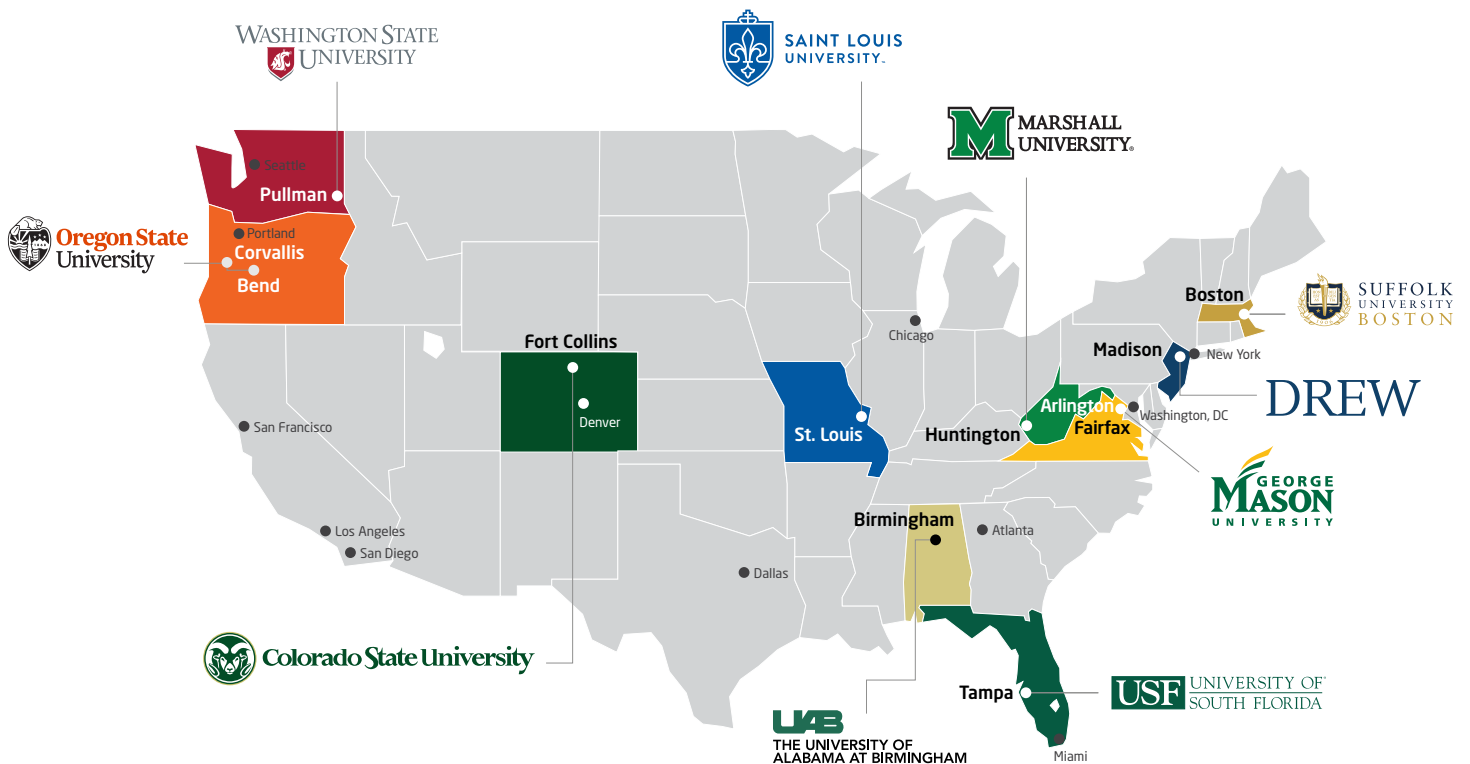

Don't delay: Study in the US starting Summer 2018

Did you know you don't have to wait until Fall to start studying in the US? Our partner universities offer a variety of programs for you to choose from depending on your objectives and level of English.*

Study Abroad with English

Our Study Abroad with English programs allow you to study for a short term in the US and combine English language courses with university courses.

Start Dates

OSU	Spring Start: March 28, 2018
	Summer Start: June 20, 2018
USF	Part 1: May 14, 2018
	Part 2 or 3: May 8, 2018

*Some academic programs may have different start dates. Please consult the university brochure or INTOstudy.com to confirm.

International Year One | Undergraduate Transfer Program (UTP)

International Year One is a program for undergraduate students that combines intensive English language study, academic skills development and academic courses to support and move you successfully through the first semester/term or year of your degree program.

Our graduate Pathway programs offer a non-competitive route to a graduate degree in an American university.

Upon successful completion of your Pathway program, you are guaranteed to progress to your graduate degree.